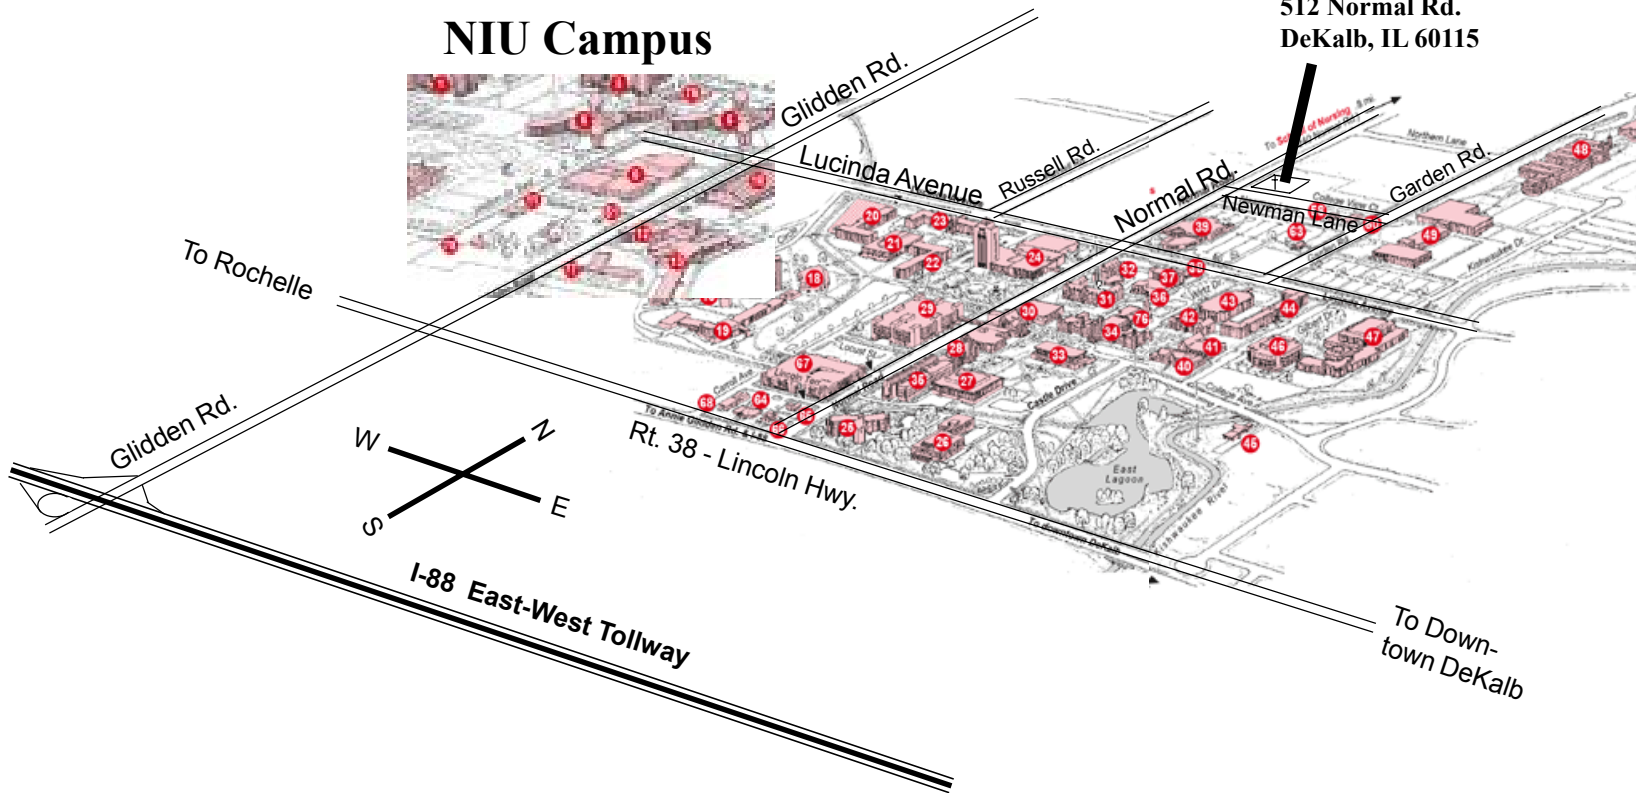

# NIU Campus

**NEWMAN CENTER**  
512 Normal Rd.  
DeKalb, IL 60115

To Rochelle

Glidden Rd.

Rt. 38 - Lincoln Hwy.

I-88 East-West Tollway

To Down-  
town DeKalb